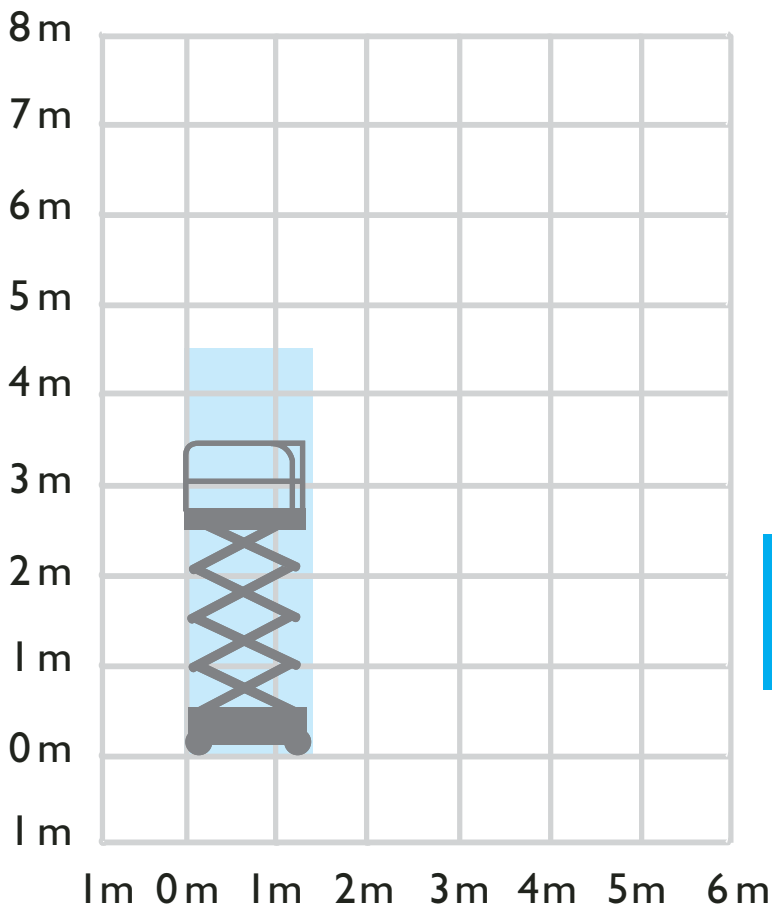

BOSS X3 PUSH AROUND VERTICAL LIFT

8

| | |
|-----------------------------|--------|
| Working Height | 4.55m |
| Platform Height | 2.55m |
| Min. Platform Height | 0.695m |
| Lift Capacity | 240kg |

| | |
|------------------------|----------|
| Width | 0.57m |
| Platform length | 1.05m |
| Weight | 349kg |
| Manufacturer | Youngman |